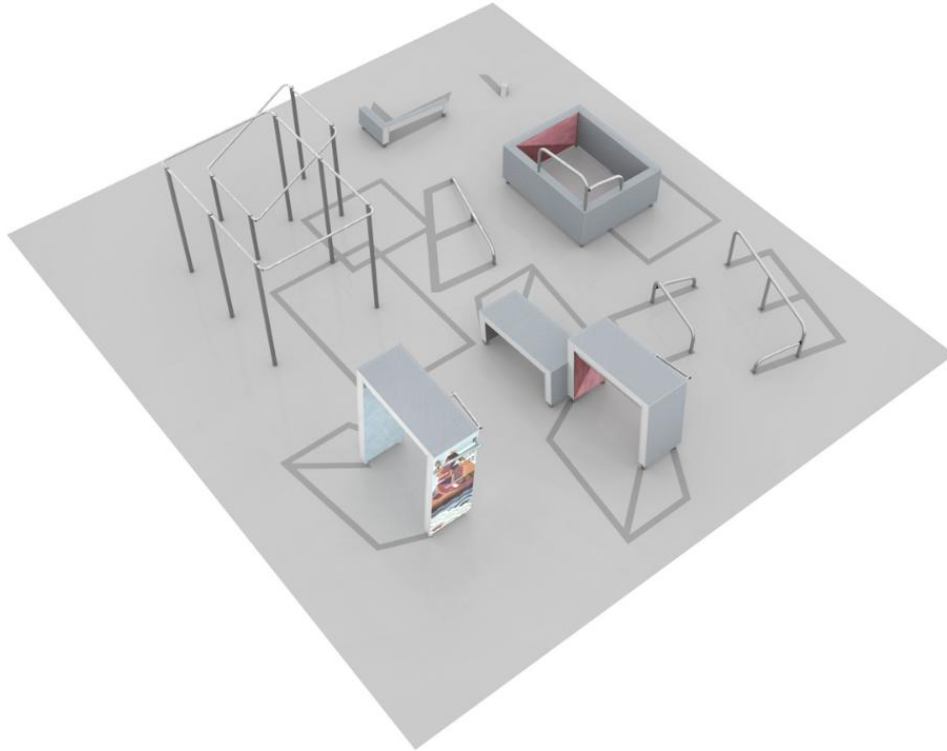

WINAM GROUP

081782M

Spot S3

S3 is a small category spot including the following products: Base Double S2 0(81736M), Base L (081732M), Vault Square U (081728M), Vault S (081720M), Dex Step (081700M), Cage S (081750M), Rail Corner High (081712M), Rail Corner Low (081711M), Rail Line (081710M). This spot has some higher elements that enable proper wall running, swinging and leaping for youth and adults making difference to other S size spots series spots that only have somewhat low elements. S3 manages to cover all the core parkour functions in a small area. Ground markings enhance the unique look and the functionality in training basic jumps and landings.

User age	6-99
Product length, mm	9040
Product width, mm	7470
Product height, mm	2450
Falling space, m ²	119.1
Height required, mm	4550
Max. free fall height, mm	2450