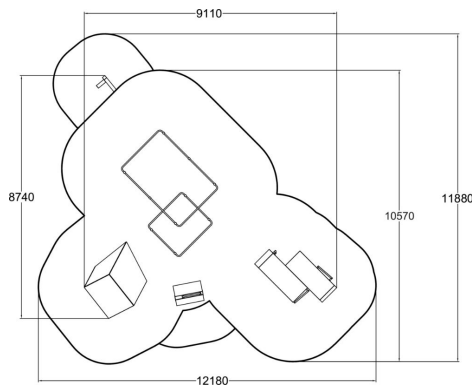

MODULE 6 includes the following products: Dex Landing (081701M), Dex Box (081702M), Block M 081741M, Cage S (081750M), Base Double M (081737M). This module's core functions are hanging, swinging, underbars wall techniques, spins, leaps and vaults. The placing of the elements generate numerous movement combinations. Combining it with other modules that contain other functions you can make it even more versatile.

User age	10-99
Product length, mm	9110
Product width, mm	8740
Product height, mm	2450
Falling space, m ²	91.9
Height required, mm	2750
Max. free fall height, mm	2450