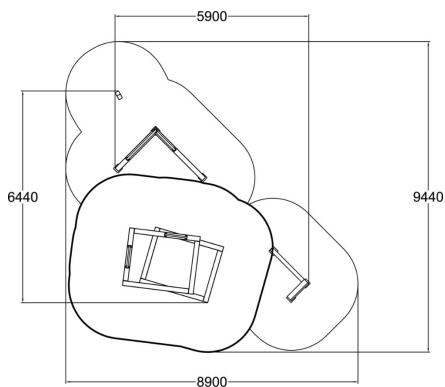

MODULE 4 includes the following products: Dex Step (081700M), Vault M (081721M), Vault LXU (081727M), Base Pile (081734M). This module's core functions are vaulting, wall techniques, foot placement and underbars. The placing of the elements generate numerous movement combinations. Combining it with other modules that contain other functions you can make it even more versatile.

User age	8-99
Product length, mm	5900
Product width, mm	6440
Product height, mm	1820
Falling space, m ²	55.2
Height required, mm	3920
Max. free fall height, mm	1820
Installation time (for 1), H	4