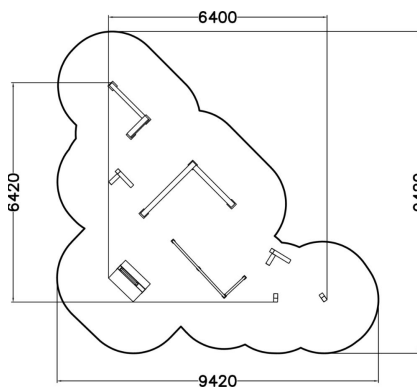

MODULE 3 includes the following products: 2x Dex Step (081700M), 2x Dex Landing (081701M), Dex box (081702M), Vault S (081720M), Vault L (081722M), Rail Corner High (081712M). This module's core functions are vaulting, balancing and foot placement and underbars. The placing of the elements generate numerous movement combinations. Combining it with other modules that offer other functions you can make it even more versatile.

User age	6-99
Product length, mm	6400
Product width, mm	6420
Product height, mm	950
Falling space, m <sup>2</sup>	56.1
Height required, mm	3150
Max. free fall height, mm	950