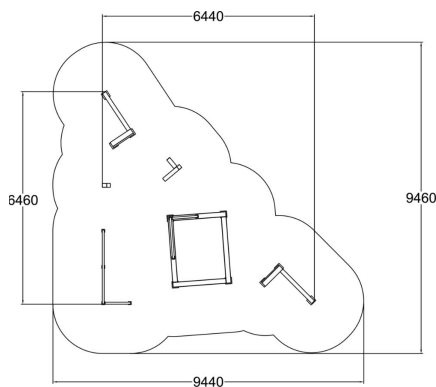

MODULE 1 includes the following products: Dex Step (081700M), Dex Landing (081701M), Rail Corner High (081712M), Vault S (081720M), Vault M (081721M), Vault Square U (081728M). This module's core functions are vaulting, balancing foot placement and underbars. The placing of the elements generate numerous movement combinations. Combining it with other modules that offer other functions you can make it even more versatile.

User age	6-99
Product length, mm	6440
Product width, mm	6460
Product height, mm	1580
Falling space, m ²	57.9
Height required, mm	3880
Max. free fall height, mm	1580