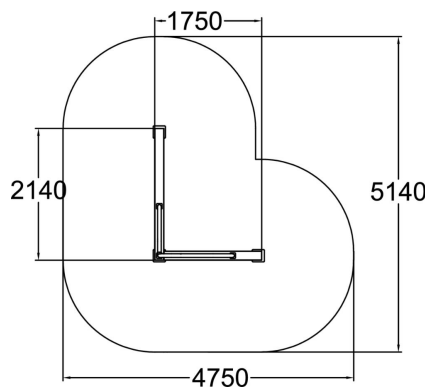

Vault LU is made for vaulting and underbars. The L-shape provides directional versatility and invites to continue movement. The wall height is perfect for vaulting for youth and adults. Vault products have other functions as well such as balancing, take offs and landing and wall techniques, especially when combined with other products. The product always comes with mural and inner wall colouring with creative shapes. Graphics give the creative look which is characteristic to the whole Dash Parkour series.

Product length, mm	1750
Product width, mm	2140
Product height, mm	1570
Falling space, m ²	18.8
Height required, mm	3670
Max. free fall height, mm	1570
Safety info	EN 16899 TÜV
Foundation options	Deep mounting Surface mounting