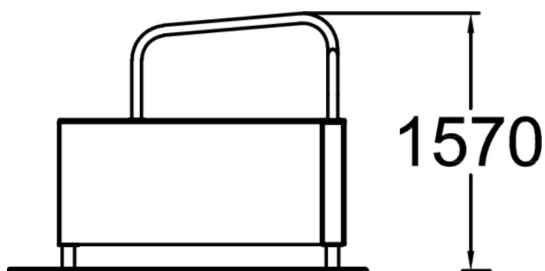

Vault LU is made for vaulting and underbars. The L-shape provides directional versatility and invites to continue movement. The wall height is perfect for vaulting for youth and adults. Vault products have other functions as well such as balancing, take offs and landing and wall techniques, especially when combined with other products. The product always comes with mural and inner wall colouring with creative shapes. Graphics give the creative look which is characteristic to the whole Dash Parkour series.

Product length, mm	1750
Product width, mm	2140
Product height, mm	1570
Falling space, m ²	18.8
Height required, mm	3670
Max. free fall height, mm	1570
Safety info	EN 16899 TÜV
Foundation options	Deep mounting Surface mounting