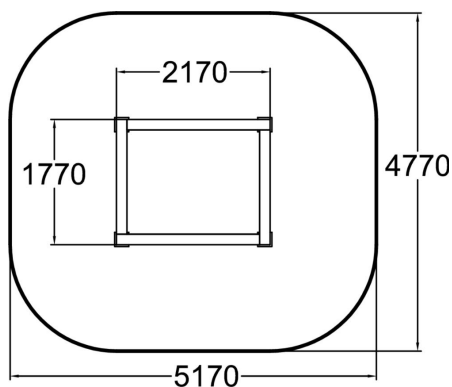

Little brother of Vault Square U is a perfect friend to go out vaulting with. Combine vaults, precision jumps, balancing. Four walls in one product provide endless chances for continuing movement especially when combined with other Dash Parkour products. It also offers intuitive loop for balancing drills and games. Inner walls always have coloured graphic elements. Colours are derived from other elements in the layout.

Product length, mm	2170
Product width, mm	1770
Product height, mm	920
Falling space, m ²	22.7
Height required, mm	3020
Max. free fall height, mm	920
Safety info	EN 16899