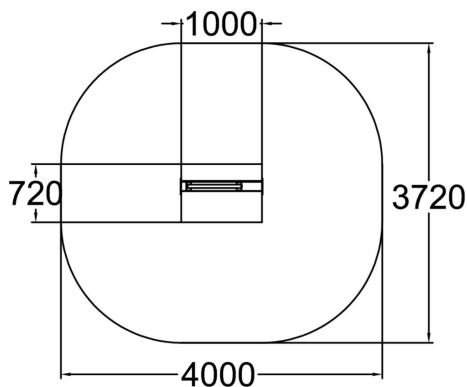

The irregular shape of Dex Box provides a large variety of functions and makes it part of the unique and unified look of Dash Parkour product line. Along with other Dex equipment the Dex Box offers very intuitive ways to do landings, take offs and foot placement drills. The rail on top is good for balancing and even for small cat leaps for kids.

Product length, mm	1000
Product width, mm	720
Product height, mm	660
Falling space, m ²	13
Height required, mm	2760
Max. free fall height, mm	660
Safety info	EN 16899
Foundation options	Deep mounting Surface mounting
Metal colour	