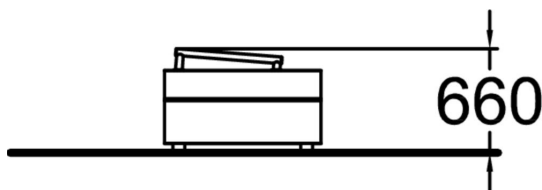

The irregular shape of Dex Box provides a large variety of functions and makes it part of the unique and unified look of Dash Parkour product line. Along with other Dex equipment the Dex Box offers very intuitive ways to do landings, take offs and foot placement drills. The rail on top is good for balancing and even for small cat leaps for kids.

Product length, mm	1000
Product width, mm	720
Product height, mm	660
Falling space, m ²	13
Height required, mm	2760
Max. free fall height, mm	660
Safety info	EN 16899
Foundation options	Deep mounting Surface mounting
Metal colour	