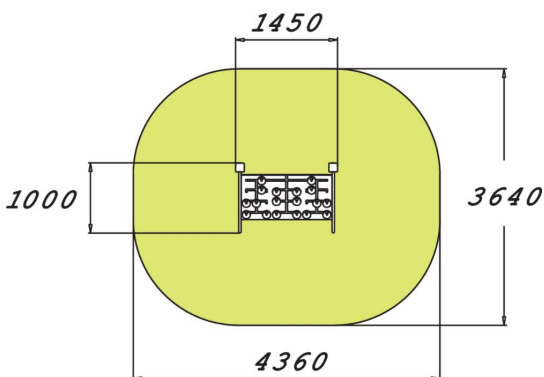

Product length, mm	1450
Product width, mm	1000
Product height, mm	1005
Impact area, m <sup>2</sup>	14.5
Height required, mm	2675
Max. free fall height, mm	875
Safety info	EN 16630, EN 1176-1 TÜV
Installation time (for 1), H	4
Foundation options	Deep mounting Surface mounting