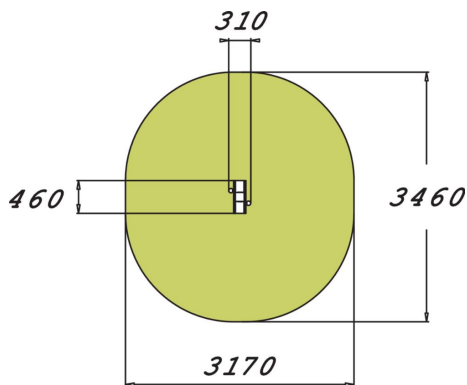

Fitness equipment intended for seniors, consisting of a beam flanked on either side by wheels holding small movable balls. The total height is 1,660 mm. Rolling the balls with the hands improves elbow and shoulder mobility.

Product length, mm	310
Product width, mm	460
Product height, mm	1660
Safety info	EN 16630, EN 1176-1 TÜV
Installation time (for 1), H	2