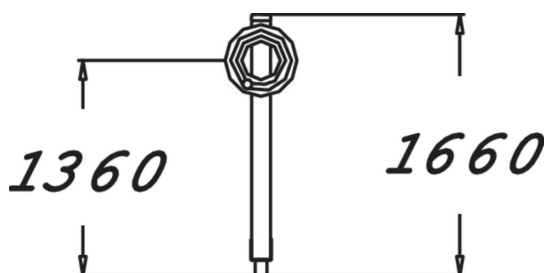

Fitness equipment intended for seniors, consisting of a beam flanked on either side by wheels holding small movable balls. The total height is 1,660 mm. Rolling the balls with the hands improves elbow and shoulder mobility.

Product length, mm	310
Product width, mm	460
Product height, mm	1660
Safety info	EN 16630, EN 1176-1 TÜV
Installation time (for 1), H	2