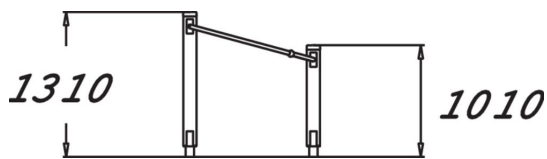

## SHOULDER ARCHES LEFT

Fitness equipment intended for seniors, consisting of two upright posts and a curved metal bar holding a movable ball. The total height is 1,305 mm. The idea is to move the ball along the bar. The curved motion can be used to rotate the shoulders and open the chest. Highly effective stretching device when used from the outside. Provides exercise for the chest, elbows and shoulders.

Product length, mm	1240
Product width, mm	770
Product height, mm	1305
Safety info	EN 16630, EN 1176-1 TÜV
Installation time (for 1), H	3
Foundation options	Deep mounting Surface mounting