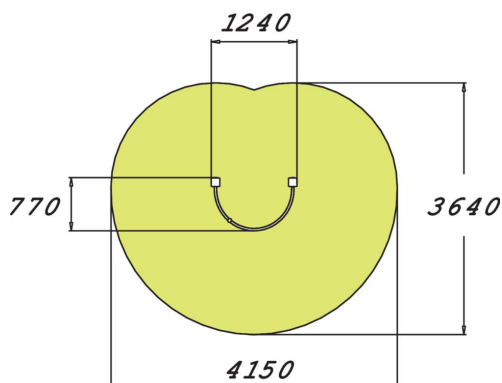

## SHOULDER ARCHES LEFT

Fitness equipment intended for seniors, consisting of two upright posts and a curved metal bar holding a movable ball. The total height is 1,305 mm. The idea is to move the ball along the bar. The curved motion can be used to rotate the shoulders and open the chest. Highly effective stretching device when used from the outside. Provides exercise for the chest, elbows and shoulders.

Product length, mm	1240
Product width, mm	770
Product height, mm	1305
Safety info	EN 16630, EN 1176-1 TÜV
Installation time (for 1), H	3
Foundation options	Deep mounting Surface mounting