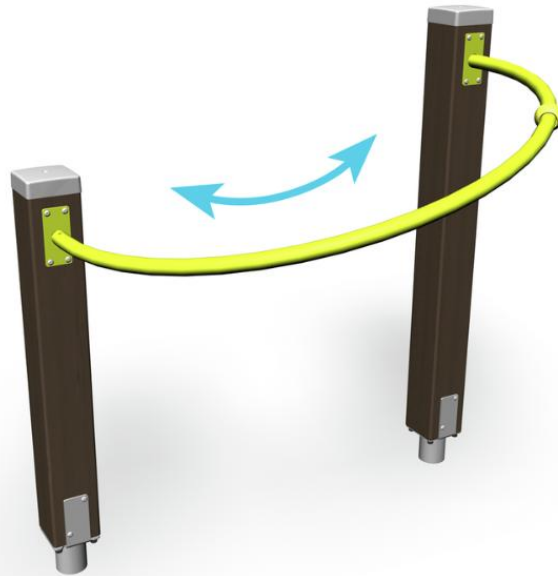

## SHOULDER ARCHES LEFT

Fitness equipment intended for seniors, consisting of two upright posts and a curved metal bar holding a movable ball. The total height is 1,305 mm. The idea is to move the ball along the bar. The curved motion can be used to rotate the shoulders and open the chest. Highly effective stretching device when used from the outside. Provides exercise for the chest, elbows and shoulders.

Product length, mm	1240
Product width, mm	770
Product height, mm	1305
Safety info	EN 16630, EN 1176-1 TÜV
Installation time (for 1), H	3
Foundation options	Deep mounting Surface mounting