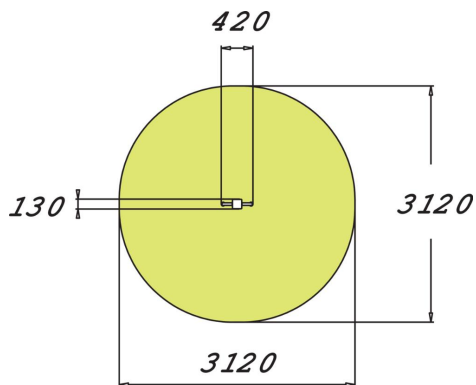

Fitness equipment intended for seniors, consisting of a beam with two metal bars holding movable balls for exercising the wrists. The total height is 1,660 mm. It improves the range of wrist movement and wrist flexibility.

Product length, mm	420
Product width, mm	130
Product height, mm	1660
Safety info	EN 16630, EN 1176-1 TÜV
Installation time (for 1), H	2
Foundation options	Deep mounting Surface mounting