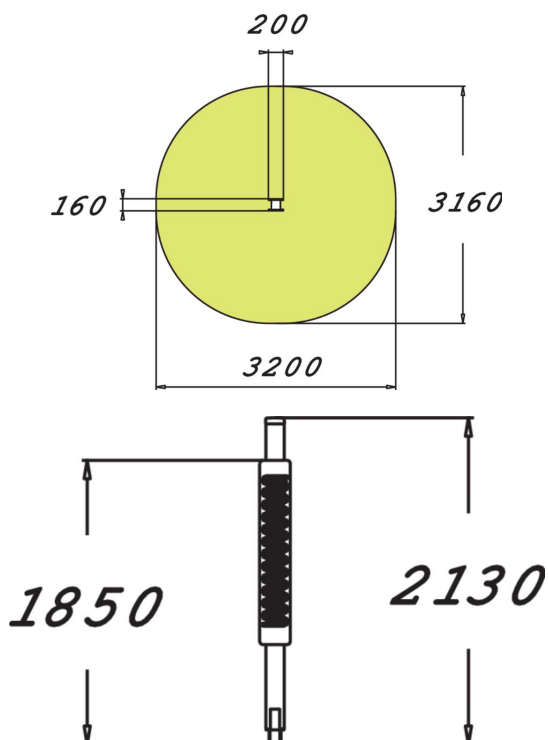

Fitness equipment intended for seniors, consisting of a beam with metal "stairs" for practising finger dexterity. The total height is 2,125 mm. This works the fingers, elbows and shoulders. The wide range of motion helps to develop hand-eye coordination and concentration. These two abilities are needed in everyday life, for example in using a phone or opening food containers.

Product length, mm	130
Product width, mm	130
Product height, mm	2125
Safety info	EN 16630, EN 1176-1 TÜV
Installation time (for 1), H	2
Foundation options	Deep mounting Surface mounting