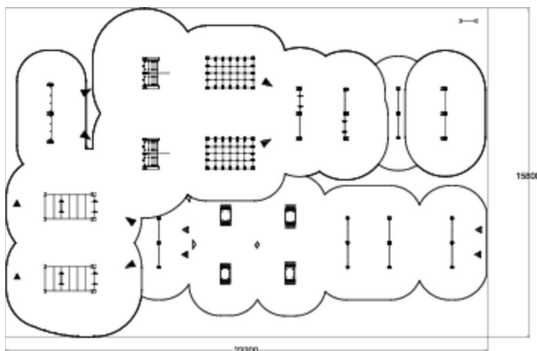

Tracks are designed especially for high school yard environment, but suits also to other surroundings. L-size track includes next products: 081290M SIGN, 081200M BOX S x 2, 081201M BOX M x 2, 081250M JUMPER x 2, 081282M LADDERS x 2, 081235M ROPE WALL x 2, 081245M, FLYING RINGS x 2, 081280M LEOPARD CRAWL x 2, 081236M OBSTACLE WALL x 2, 081230M MONKEY BARS x 2, 081225M PUSH-UP x 2

Product length, mm	23200
Product width, mm	15800
Product height, mm	2985
Impact area, m ²	190.9
Height required, mm	4460
Max. free fall height, mm	2960
Safety info	EN 1176-1, EN 16630
Foundation options	Deep mounting Surface mounting