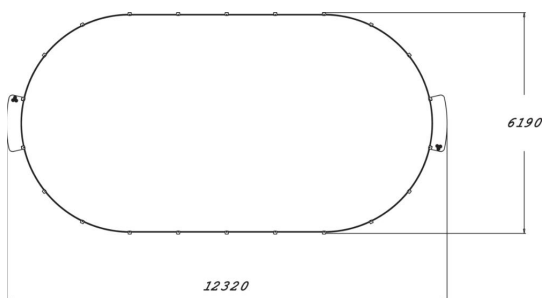

Panna Knock Out game from Suriname, has been an inspiration to Panna Arenas. Product is rounded, small Arena, with simple design and cause of that, it suits from parks to urban environments. Arena is designed not for only one game. It suits also perfectly as all different ball games field. Only imagination is the limit. There are two goals and rounding steel cage, in product. Panna Arena is 6190 mm wide, the length is 12320 mm and the walls are 2050 mm high on the ends of the arena. There can be 4-8 players at once on field, what is one reason why it fits to school environment. Cause of the smaller size, Panna fits perfectly to the areas, where there are troubles to create larger sport fields. Foundation options for the Panna arenas are deep and surface.

Product length, mm	12320
Product width, mm	6190
Product height, mm	2050
Foundation options	Deep mounting Surface mounting
Colour of walls and HPL	