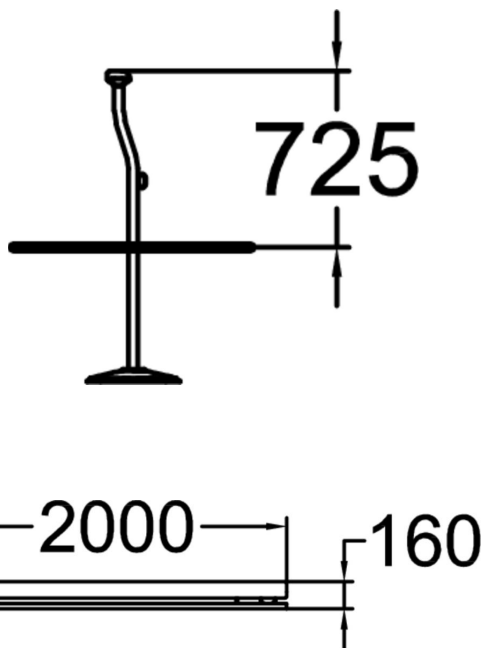

Railing for leaning against or for dividing areas. Wooden railing that can be used both as a divider and as somewhere to lean or sit. Height 730 mm (c-c 2000 mm).

Number of users	0
Product length, mm	2000
Product height, mm	725
Installation time (for 1), H	0
Foundation options	Deep mounting
Wood	
Metal colour	