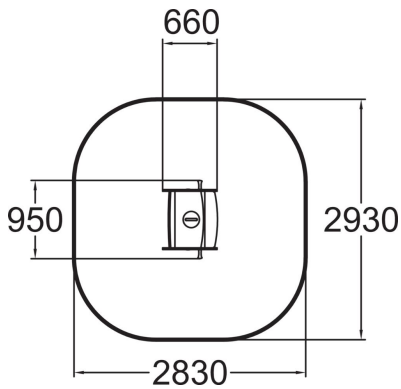

Fox is an inclusive rocker with backrest, handles and a footrest. It is suitable for two kids. Deep mounting foundation 005049 or rubber base 706923 for surface mounting must be ordered separately.

User age	2+
Number of users	2
Product length, mm	660
Product width, mm	950
Product height, mm	730
Impact area, m ²	7.4
Height required, mm	2230
Max. free fall height, mm	420
Safety info	EN 1176-1, 6 TÜV
Installation time (for 1), H	1
Foundation options	Deep mounting Surface mounting
Colour of walls and HPL	