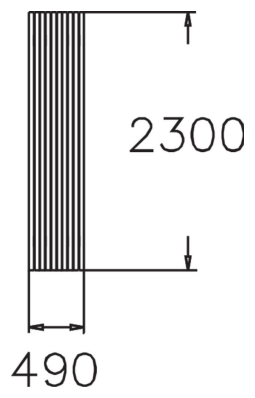

## BOULEVARD BENCH

Number of users	6
Product width, mm	490
Product height, mm	400
Foundation options	Free standing
Wood	<input checked="" type="checkbox"/>